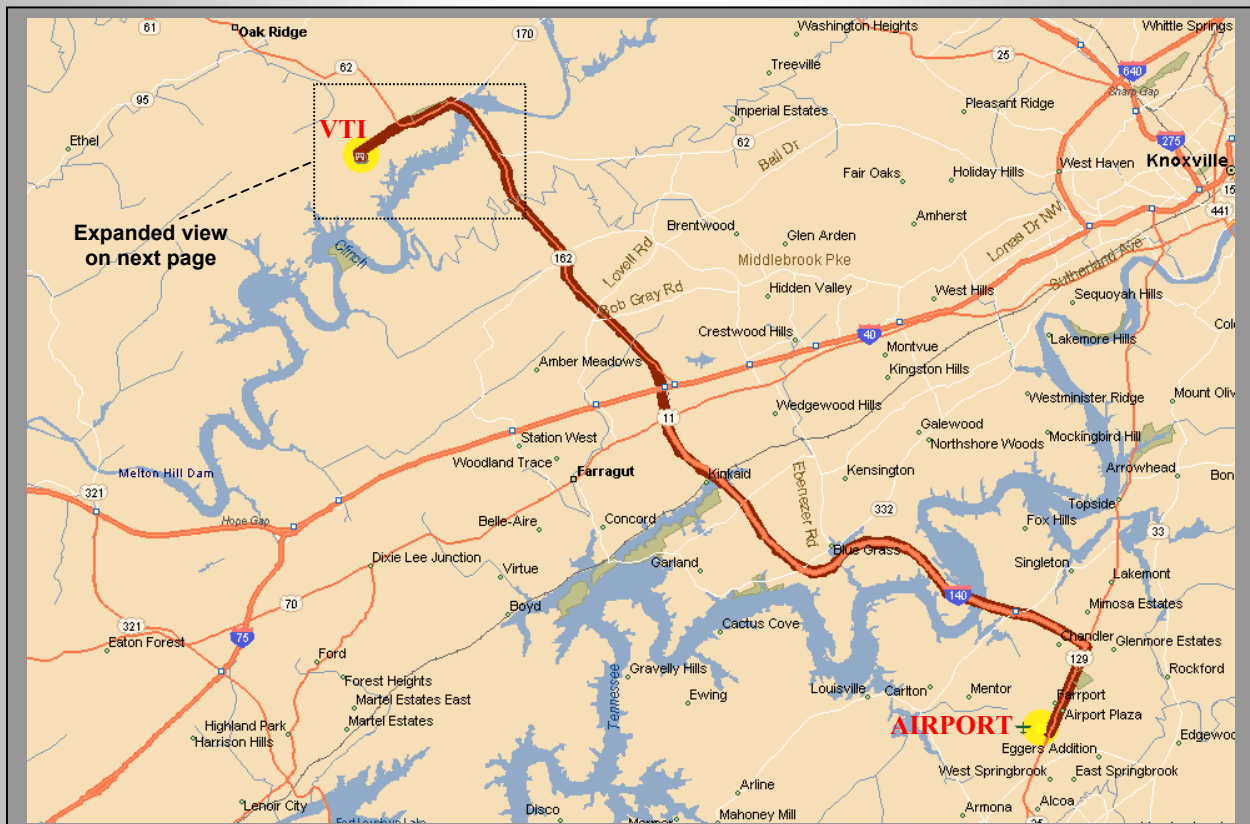

Leave the Airport following the signs for Knoxville. After 1.8 miles (or as the "Car Sales Establishments" come to an end) exit to the right looping around onto the Interstate **I140 North**. This is signed to Oak Ridge. Remain on the **I140**, passing over the **I40** (after a further 11.6 miles) then follow "*From the Pellissippi Parkway*" instructions below.

From the I40 traveling West - (Time to VTI ~10-15 min)

Immediately after the **Cedar Bluff** exit, keep to the two right hand lanes and exit on to the **I140 North** signed to Oak Ridge. Follow "*From the Pellissippi Parkway*" instructions below.

From the I40 traveling East - (Time to VTI ~10-15 min)

After the **Lovell Road** exit, keep to the right hand lane and exit on to the **I140 North** signed to Oak Ridge. The slip road passes under the **I140** and then loops around. Do not take the exit signed to the Airport. Follow "*From the Pellissippi Parkway*" instructions below.

Continued ...

From the Pellissippi Parkway - (Time to VTI ~10-15 min – Distance to go ~ 9.5 miles)

Heading NW, the Pellissippi Parkway is the continuation of the Northbound **I140** Interstate towards Oak Ridge. This two lane road will pass through **Solway** (45mph) and cross over Melton Lake. Curving left after you pass over the bridge, you will continue past Edgemoor Road on the right to a section where the road widens in preparation for separating in a 'Y'. You need to keep to the **two right lanes** and leave right under the signs for **Bethel Valley Road**. Continue on Bethel Valley Road, under the bridge, straight over the lights and (0.5 miles after the lights) you will find Alvin Weinberg Drive on the left. VTI is on the left.