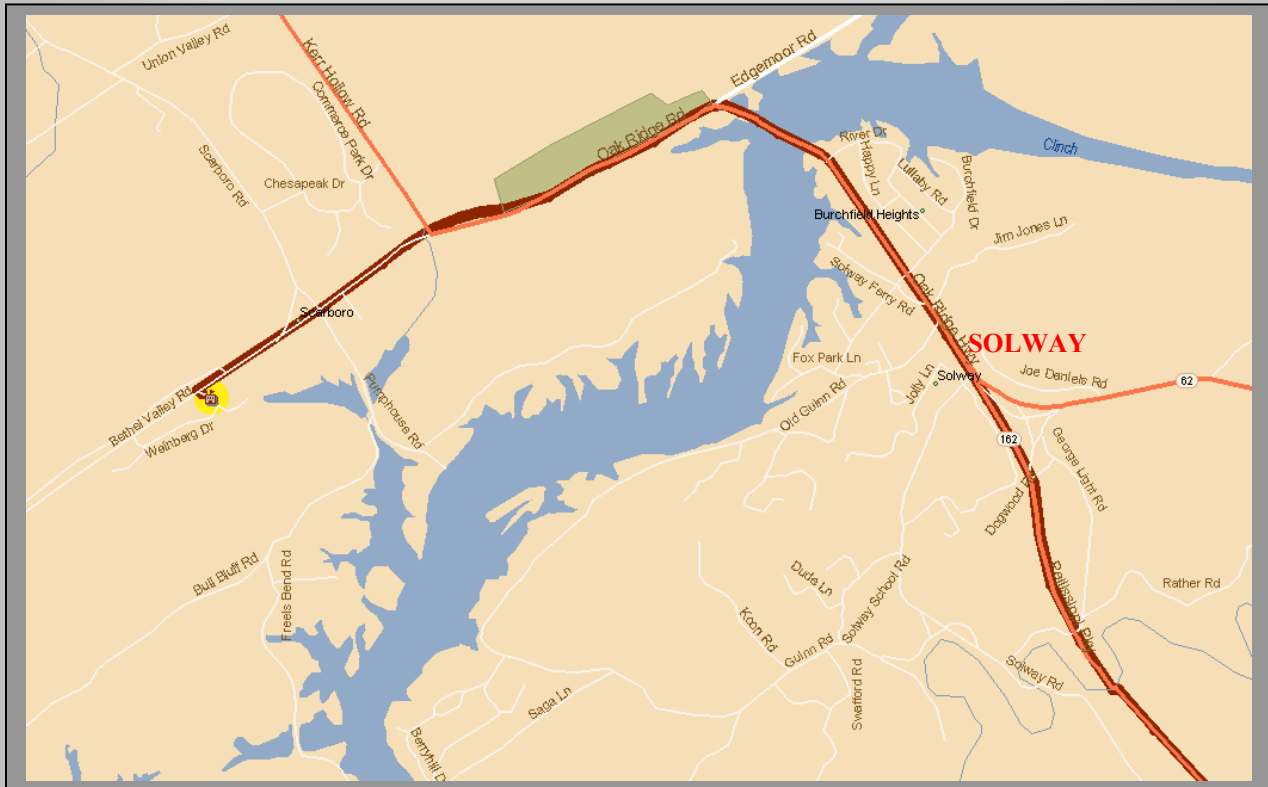

Leave the Airport following the signs for Knoxville. After 1.8 miles (or as the "Car Sales Establishments" come to an end) exit to the right looping around onto the Interstate **I140 North**. This is signed to Oak Ridge. Remain on the **I140**, passing over the **I40** (after a further 11.6 miles) then follow "*From the Pellissippi Parkway*" instructions below.

From the I40 traveling West - (Time to VTI ~10-15 min)

Immediately after the **Cedar Bluff** exit, keep to the two right hand lanes and exit on to the **I140 North** signed to Oak Ridge. Follow "*From the Pellissippi Parkway*" instructions below.

From the I40 traveling East - (Time to VTI ~10-15 min)

After the **Lovell Road** exit, keep to the right hand lane and exit on to the **I140 North** signed to Oak Ridge. The slip road passes under the **I140** and then loops around. Do not take the exit signed to the Airport. Follow "*From the Pellissippi Parkway*" instructions below.

Continued ...

From the Pellissippi Parkway - (Time to VTI ~10-15 min – Distance to go ~ 9.5 miles)

Heading NW, the Pellissippi Parkway is the continuation of the Northbound **I140** Interstate towards Oak Ridge. This two lane road will pass through **Solway** (45mph) and cross over Melton Lake. Curving left after you pass over the bridge, you will continue past Edgemoor Road on the right to a section where the road widens in preparation for separating in a 'Y'. You need to keep to the **two right lanes** and leave right under the signs for **Bethel Valley Road**. Continue on Bethel Valley Road, under the bridge, straight over the lights and (0.5 miles after the lights) you will find Alvin Weinberg Drive on the left. VTI is on the left.