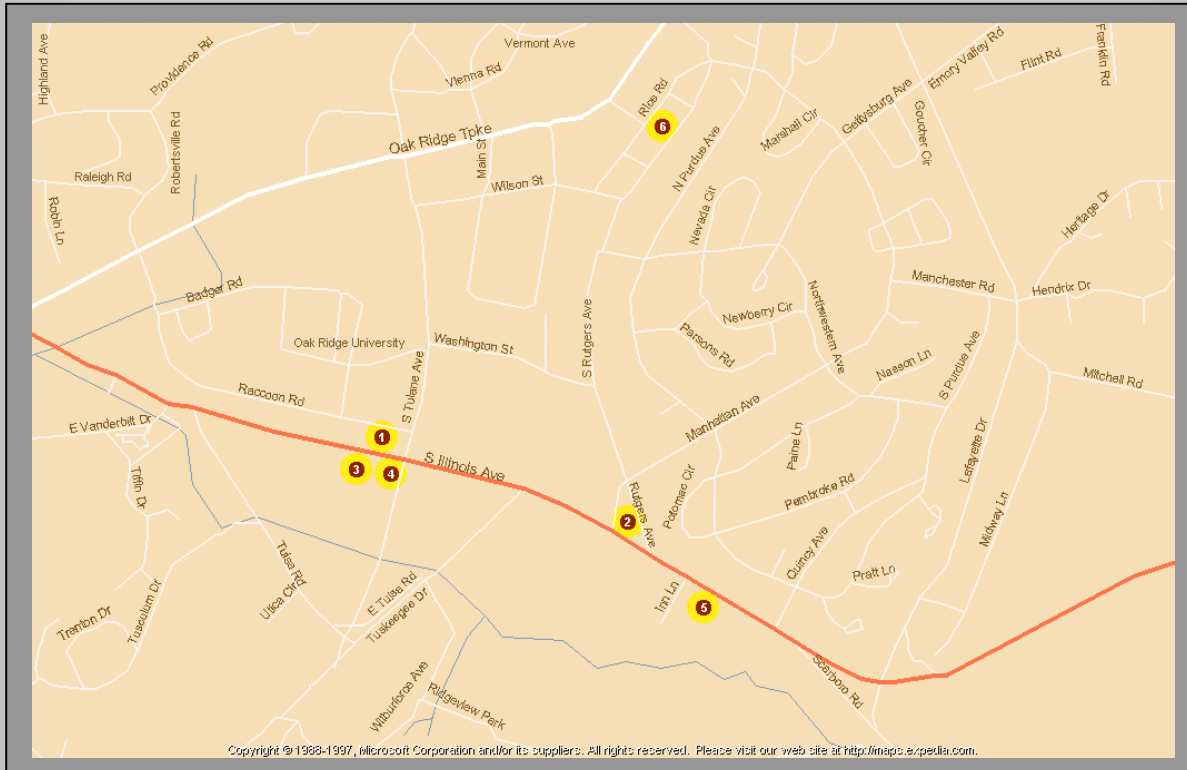

From the I40 traveling West - (Time to VTI ~10-15 min)

Immediately after the **Cedar Bluff** exit, keep to the two right hand lanes and exit on to the **I140 North** signed to Oak Ridge. Follow "*From the Pellissippi Parkway*" instructions below.

From the I40 traveling East - (Time to VTI ~10-15 min)

After the **Lovell Road** exit, keep to the right hand lane and exit on to the **I140 North** signed to Oak Ridge. The slip road passes under the **I140** and then loops around. Do not take the exit signed to the Airport. Follow "*From the Pellissippi Parkway*" instructions below.

Continued ...

From the Pellissippi Parkway - (Time to VTI ~10-15 min – Distance to go ~ 9.5 miles)

Heading NW, the Pellissippi Parkway is the continuation of the Northbound **I140** Interstate towards Oak Ridge. This two lane road will pass through **Solway** (45mph) and cross over Melton Lake. Curving left after you pass over the bridge, you will continue past Edgemoor Road on the right to a section where the road widens in preparation for separating in a 'Y'. You need to keep to the **two right lanes** and leave right under the signs for **Bethel Valley Road**. Continue on Bethel Valley Road, under the bridge, straight over the lights and (0.5 miles after the lights) you will find Alvin Weinberg Drive on the left. VTI is on the left.

Continued ...

Hotel location map:

Refer to the table above for specific details on each hotel location numbered on the map below. We can help you locate accommodation if needed during your visit to VTI.