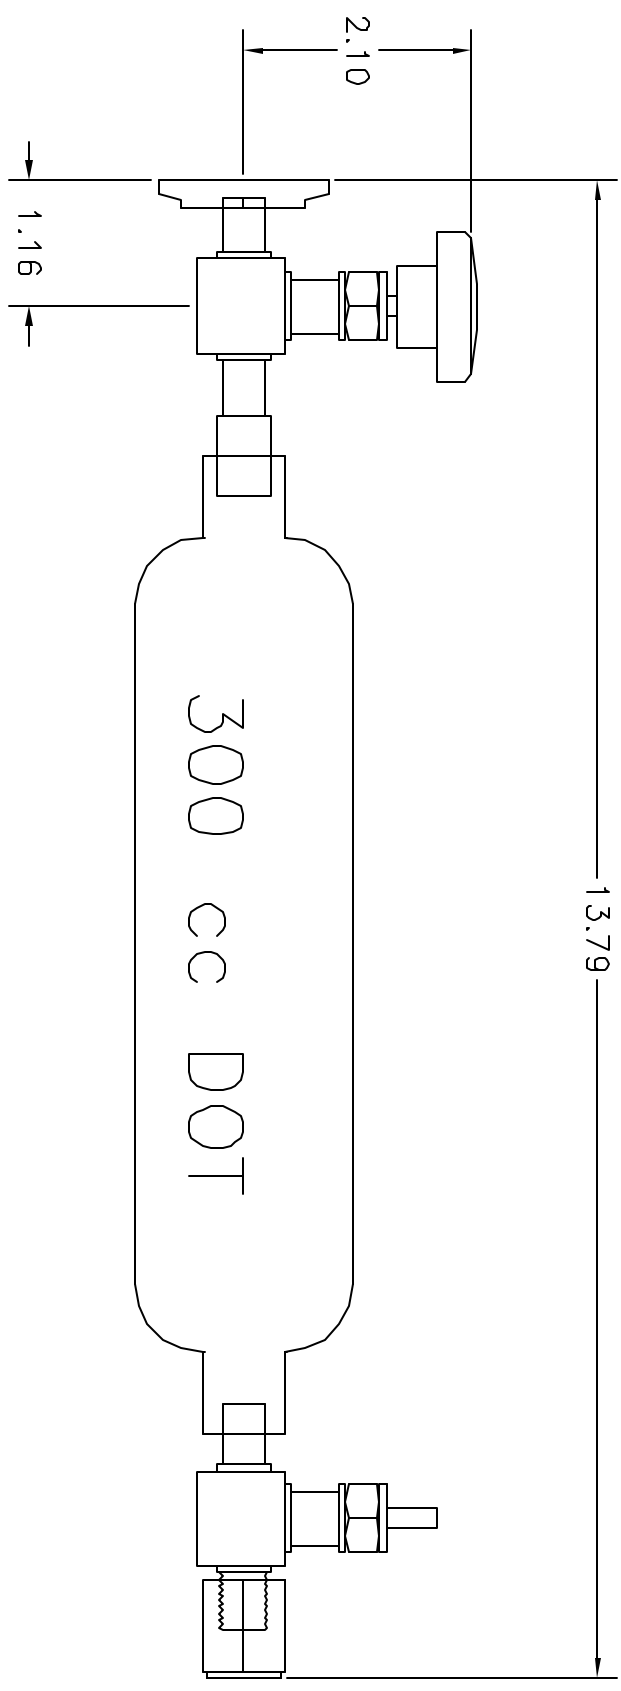

REVISIONS			
NO.	DESCRIPTION	DATE	APRVD

GPP-6-HE-QF25-300DOT-WFV

PROPERTY OF VACUUM TECHNOLOGY INC.
 ---IMPURTYANT---
 THIS DRAWING PRINT IS LOANED FOR MUTUAL ASSISTANCE AND AS SUCH IS SUBJECT TO RECALL AT ANY TIME. INFORMATION CONTAINED HEREIN IS NOT TO BE DISCLOSED OR REPRODUCED IN ANY FORM FOR THE BENEFIT OF PARTIES OTHER THAN NECESSARY SUBCONTRACTORS AND SUPPLIERS WITHOUT THE WRITTEN CONSENT OF VACUUM TECHNOLOGY INC.

Vacuum Technology Inc.
 1005 ALVIN WEBBERG DRIVE
 Oak Ridge, TN 37830

TITLE
 300cc DOT

GPP-6-HE-QF25-300DOT-WFV

DRAWN DATE 3-20-97

SIZE DWG NO. GPP300B.DWG

SCALE 1:2 SHEET OF